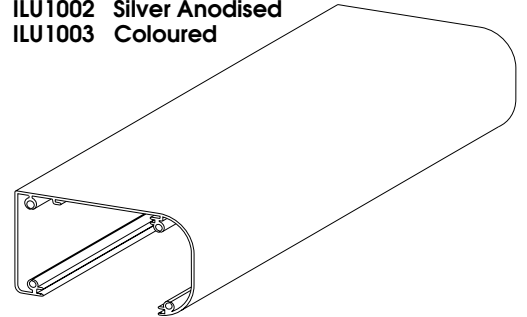

ILLUMINATOR PROFILE

ILU1001 Mill Finish
ILU1002 Silver Anodised
ILU1003 Coloured

ILLUMINATOR END CAP

ILU1010 Mill Finish
ILU1011 Silver Anodised
ILU1012 Coloured