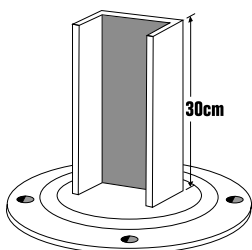

CIRCULAR POST FOOT

Ø 60 mm
FEE1600 Mill Finish
FEE3600 Coloured