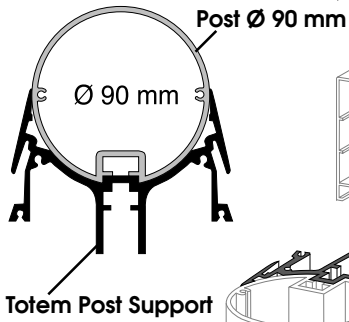

TOTEM POST SUPPORT

TOT1090 Mill Finish
TOT2090 Silver Anodised
TOT3090 Coloured

NEW!