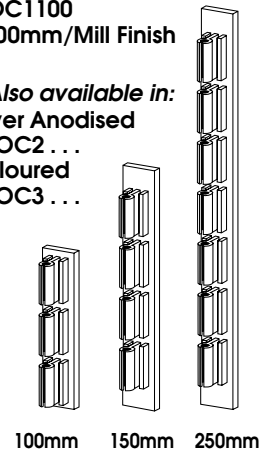

ALUMINIUM END CAPS

AOC1250 250mm/Mill Finish
AOC1150 150mm/Mill Finish
AOC1100 100mm/Mill Finish

Also available in:
Silver Anodised
AOC2...
Coloured
AOC3...

CIRCULAR POST CAP Ø 60 mm

PLASTIC

AOT6001 White
AOT6002 Grey
AOT6003 Black

ALUMINIUM

AOT6011 Mill Finish
AOT6012 Silver Anod.
AOT6013 Coloured