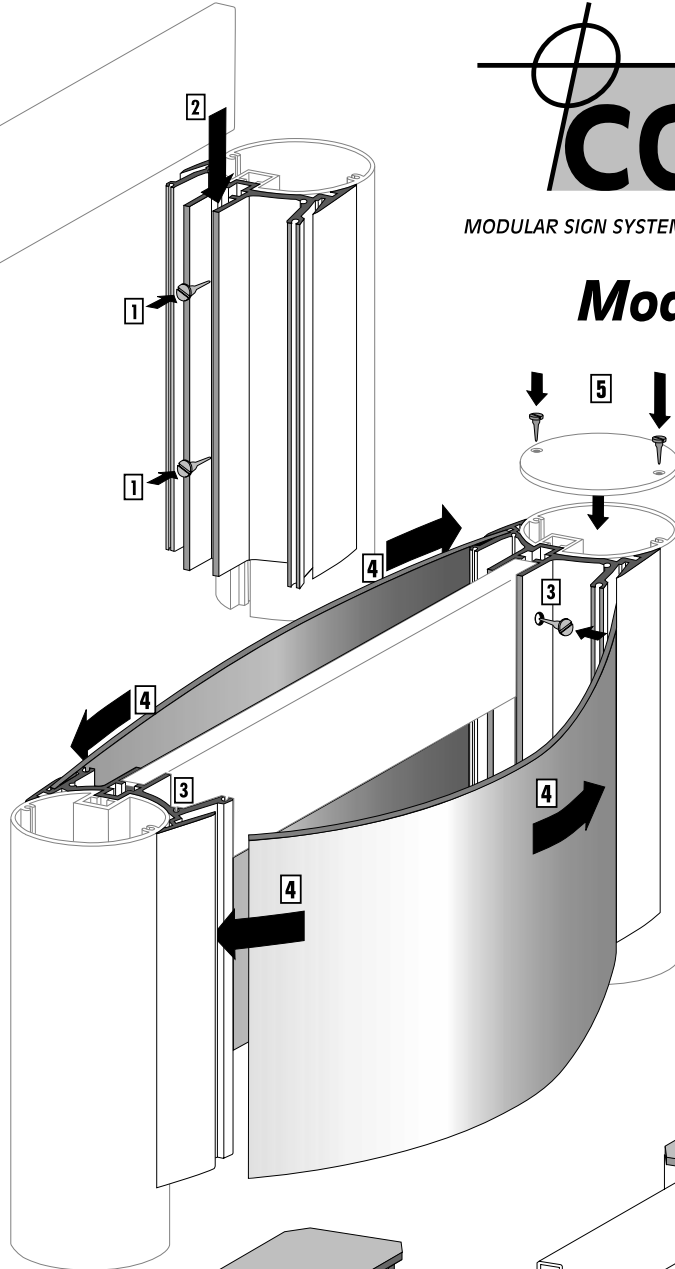

**Module Plus
Outdoor**
by CoSign