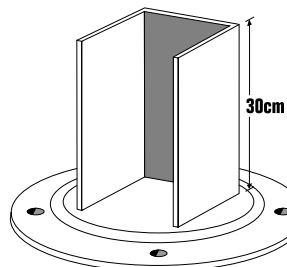

CIRCULAR POST FOOT

Ø 90 mm SINGLE-SLOT
FEE19001T Mill Finish

Ø 90 mm 2-SLOT
FEE19002T Mill Finish