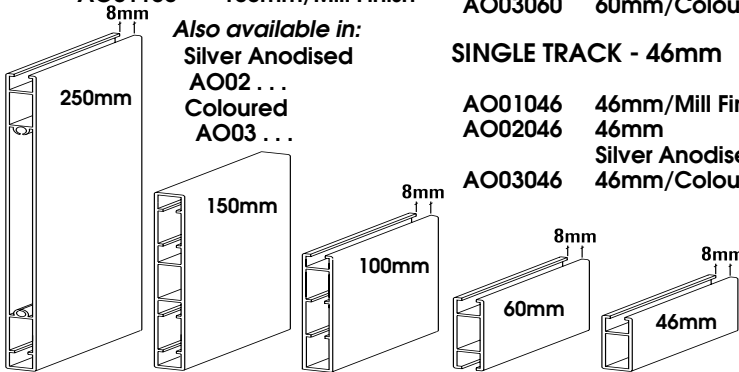

Module Plus Outdoor

by CoSign

DOUBLE SIDED SIGN PANEL

AO01250 250mm/Mill Finish
AO01150 150mm/Mill Finish
AO01100 100mm/Mill Finish

Also available in:
Silver Anodised
AO02...
Coloured
AO03...