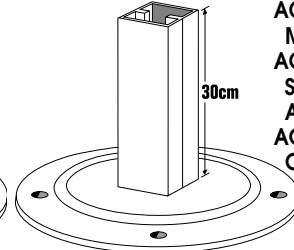

Ø 90 mm 2-SLOT
FEE19002T Mill Finish

OCTAGONAL POST FOOT

Ø 80 mm
FEE18081T Mill Finish
FEE38081T Coloured

Ø 80 mm
FEE18084T Mill Finish
FEE38084T Coloured

POST & BOX INSERT REDUCTION SECTION

PVC PANEL 4mm

AOR0100 Mill Finish
AOR0200 Silver Anodised
AOR0300 Coloured