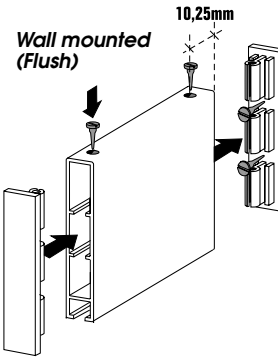

DOUBLE TRACK - 60mm

AO01060 60mm/Mill Finish
AO02060 60mm Silver Anodised
AO03060 60mm/Coloured

SINGLE TRACK - 46mm

AO01046 46mm/Mill Finish
AO02046 46mm Silver Anodised
AO03046 46mm/Coloured

PANEL CLAMP

AACL001
with STEEL
or INOX
SCREW