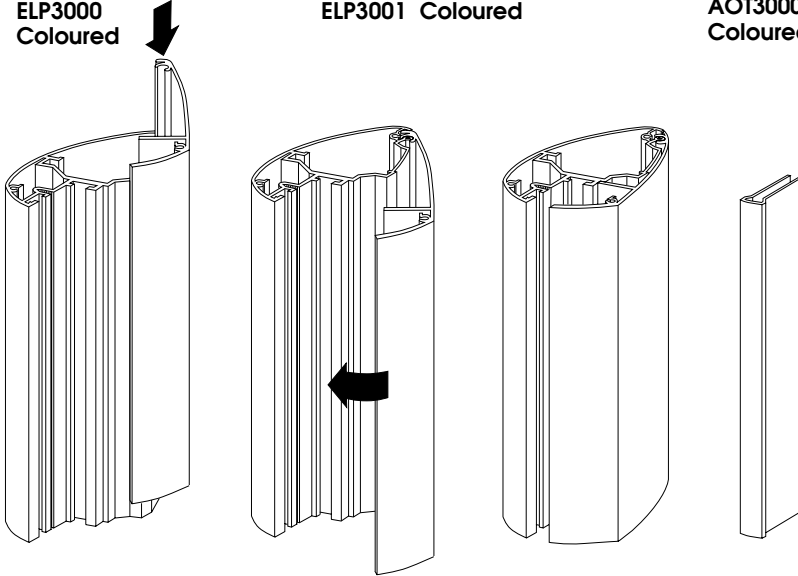

HINGE POST

ELP1001 Mill Finish
ELP2001 Silver Anodised
ELP3001 Coloured

ELLIPTICAL POST CAP

AOT1000 Mill Finish
AOT2000 Silver Anodised
AOT3000 Coloured

Module Plus Outdoor

by CoSign

ELLIPTICAL POST INSERT

AOC1000 Mill Finish
AOC2000 Silver Anodised
AOC3000 Coloured

THE ELLIPTICAL POST IS COMPOSED IN 4 PARTS:

1. ELP1000 = elliptical basic post
2. ELP1001 = elliptical hinge post
3. AOC1000 = elliptical post insert
4. AOT1000 = elliptical post cap

ILLUMINATOR PROFILE