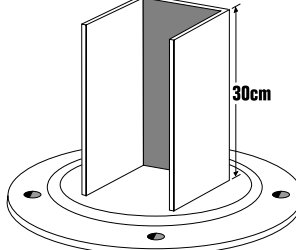

OCTAGONAL POST FOOT

Ø 80 mm
FEE18081T Mill Finish
FEE38081T Coloured