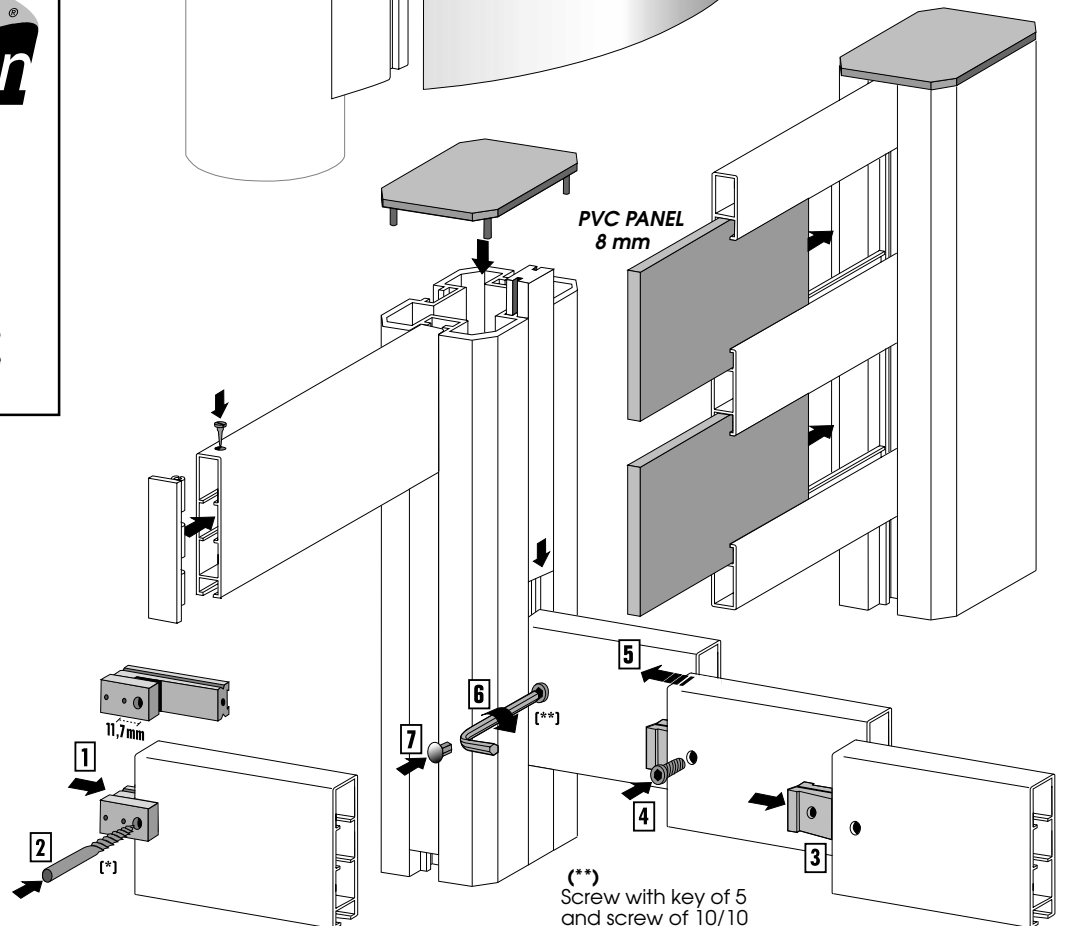

DRILL GUIDE

TOOL 001

(*) for Ø 60/80/90 mm POST
 Drill Ø 10 mm at 11,7 mm of the cutting, at the middle of the insertchamber of the profile.

ELLIPTICAL POST

BASIC POST

ELP1000 Mill Finish
ELP2000 Silver Anodised
ELP3000 Coloured